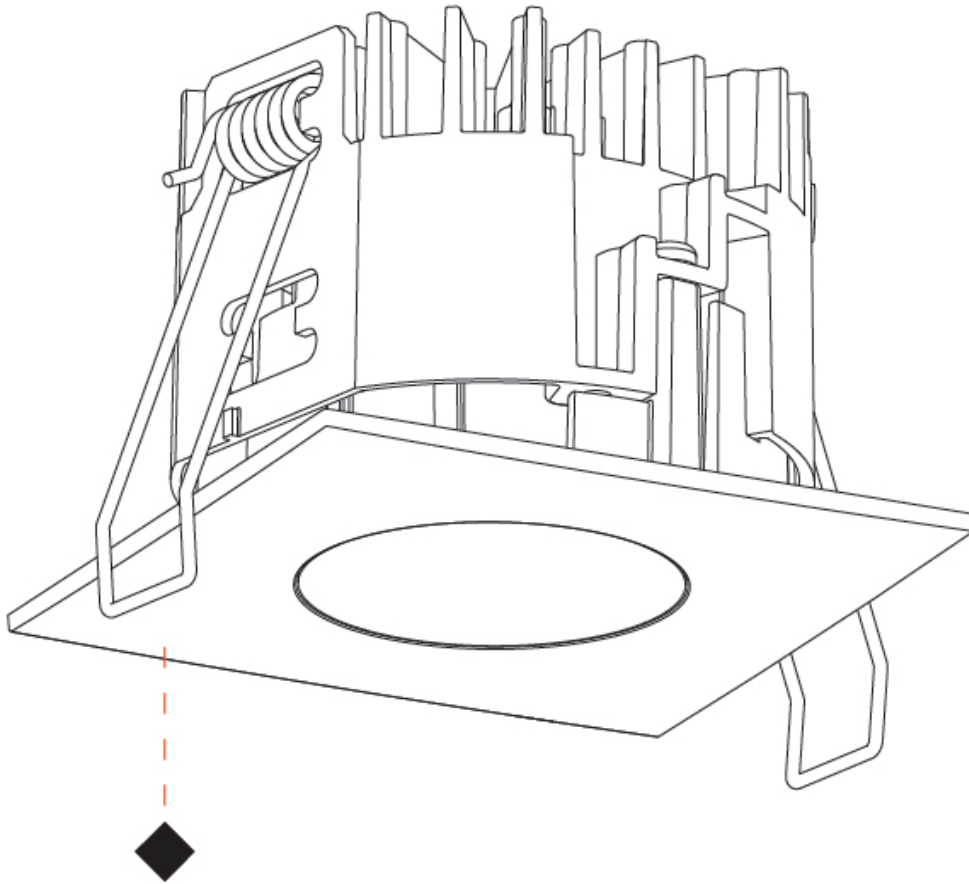

OIKO PRO SQUARE FIXED RECESSED

A35956-

PROJECT	_____
TYPE	_____
SPECIFIER	_____
QUANTITY	_____
DATE	_____