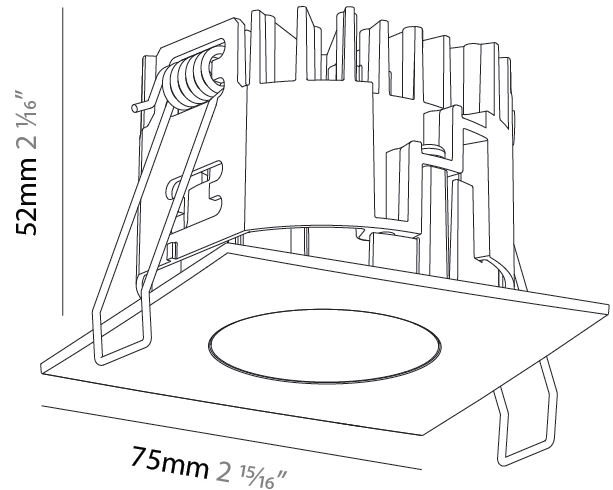

PHYSICAL

Aperture Sizes - Downlights: 1"
Shape: Square
Length (mm): 75
Length (in): 2 ¹⁵/₁₆"
Width (mm): 75
Width (in): 2 ¹⁵/₁₆"
Height (mm): 51
Height (in): 2
Ceiling Thickness (mm): 1 - 25
Ceiling Thickness (in): 1/16 - 1 3/16
Min. Recessing Depth (mm): 55
Min. Recessing Depth (in): 2 ³/₁₆"
Weight (kg): 0.179
Diffuser: Lens Pack - No Lens / Opal / Linear Spread Lens / Honeycomb / Spread Lens

Fixture Finish: SSR / BKV / CWI / CRY / HAB / UFT / ITA / RUA / FTG / MYG / LOD / PUS / FRO / FUP / KIA / POP / BLS / SPG / MEY / GOH / CHC / COM / ABZ / JAG / OBR / MOS / ROR

Fixture Material: Aluminum Die Cast
Cut-out Measurements: D. 68mm / 2 11/16"

ELECTRICAL

Lamp Type: LED (Zhaga Standard)
Input Wattage (W): 15
Total Output Wattage (W): 13.6
Dimming: Tri-Mode (Non-Dimming and Phase Dimming (120Vac only) and 0-10V Dimming)
Driver Included: No
Driver Location: Recessed Housing
Driver Type: Constant Current - Universal
Driver Class: Class 2
Input Voltage (V): 120 - 277
Constant Current (MA): 350

LED

Number of LEDs: 1
Color Temperature (°K): 2700 / 3000 / 3500 / 4000
Max. Delivered Lumen (lm): 1375 / 1462 / 1531 / 1545
Nominal Lumen (lm): 1566 / 1665 / 1743 / 1759
CRI: >90 CRI
Lamp Life (hrs): 50000

OPTICAL

Reflector°: 50

RATINGS AND CERTIFICATIONS

Certified By: Certified for North American Standards
IP rating: IP20