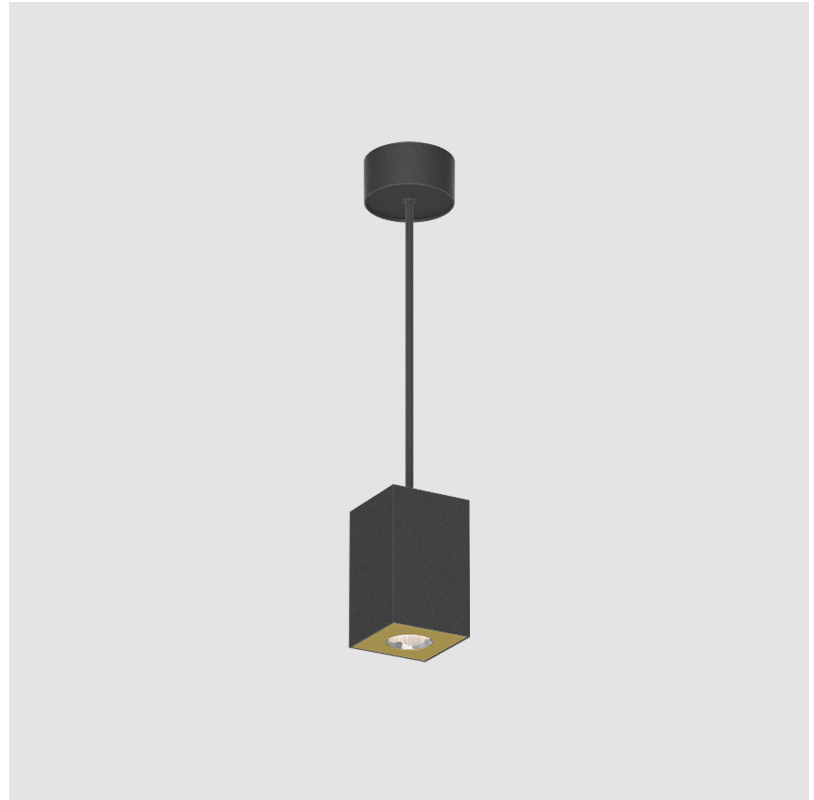

GENERAL

Series: Oiko Pro Square
Partner: Prolicht
Division: Architectural
Installation: Suspension
Product Type: Pendant
Mounting Location: Ceiling
Light Distribution: Direct

PHYSICAL

Shape: Cylinder
Length (mm): 75
Length (in): 2 ¹⁵/₁₆
Width (mm): 75
Width (in): 2 ¹⁵/₁₆
Height (mm): 125
Height (in): 4 ¹⁵/₁₆
Weight (kg): 0.769

Fixture Finish: SSR / BKV / CWI / CRY / HAB / UFT / ITA / RUA / FTG / MYG / LOD / PUS / FRO / FUP / KIA / POP / BLS / SPG / MEY / GOH / CHC / COM / ABZ / JAG / OBR / MOS / ROR

Fixture Material: Metal
Cable Details: 2000mm / 6000mm Cable - Options : Transparent, Black, White, Red, Orange

ELECTRICAL

Lamp Type: LED (Zhaga Standard)
Input Wattage (W): 12.9
Dimming: Tri-Mode (Non-Dimming and Phase Dimming (120Vac only) and 0-10V Dimming)
Driver Included: No
Driver Location: Remote
Driver Type: Constant Current - Universal
Driver Class: Class 2
Input Voltage (V): 120 - 277
Constant Current (MA): 350

LED

Color Temperature (°K): 2700 / 3000 / 3500 / 4000
Max. Delivered Lumen (lm): 1293 / 1289 / 1350 / 1362
Nominal Lumen (lm): 1473 / 1468 / 1538 / 1552
CRI: >90 CRI
Lamp Life (hrs): 50000

OPTICAL

Reflector°: 50
Adjustability: Fixed

RATINGS AND CERTIFICATIONS

Certified By: Certified for North American Standards
IP rating: IP20