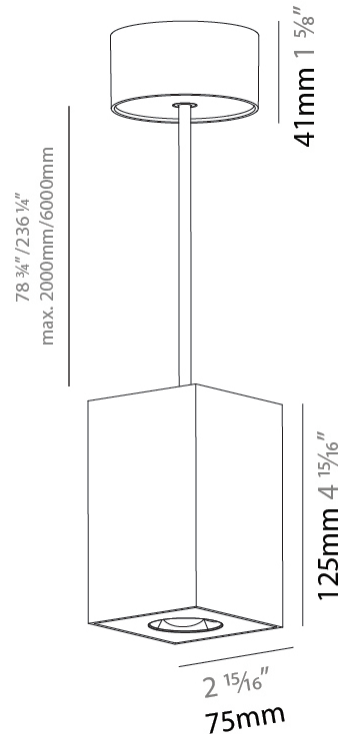

GENERAL

Series: Oiko Pro Square
Partner: Prolicht
Division: Architectural
Installation: Suspension
Product Type: Pendant
Mounting Location: Ceiling
Light Distribution: Direct

PHYSICAL

Shape: Cylinder
Length (mm): 75
Length (in): 2 ¹⁵/₁₆
Width (mm): 75
Width (in): 2 ¹⁵/₁₆
Height (mm): 125
Height (in): 4 ¹⁵/₁₆
Weight (kg): 0.769

Fixture Finish: SSR / BKV / CWI / CRY / HAB / UFT / ITA / RUA / FTG / MYG / LOD / PUS / FRO / FUP / KIA / POP / BLS / SPG / MEY / GOH / CHC / COM / ABZ / JAG / OBR / MOS / ROR

Fixture Material: Metal
Cable Details: 2000mm / 6000mm Cable - Options : Transparent, Black, White, Red, Orange

ELECTRICAL

Lamp Type: LED (Zhaga Standard)
Input Wattage (W): 12.9
Dimming: Tri-Mode (Non-Dimming and Phase Dimming (120Vac only) and 0-10V Dimming)
Driver Included: No
Driver Location: Remote
Driver Type: Constant Current - Universal
Driver Class: Class 2
Input Voltage (V): 120 - 277
Constant Current (MA): 350

LED

Color Temperature (°K): 2700 / 3000 / 3500 / 4000
Max. Delivered Lumen (lm): 1293 / 1289 / 1350 / 1362
Nominal Lumen (lm): 1473 / 1468 / 1538 / 1552
CRI: >90 CRI
Lamp Life (hrs): 50000

OPTICAL

Reflector°: 50
Adjustability: Fixed

RATINGS AND CERTIFICATIONS

Certified By: Certified for North American Standards
IP rating: IP20